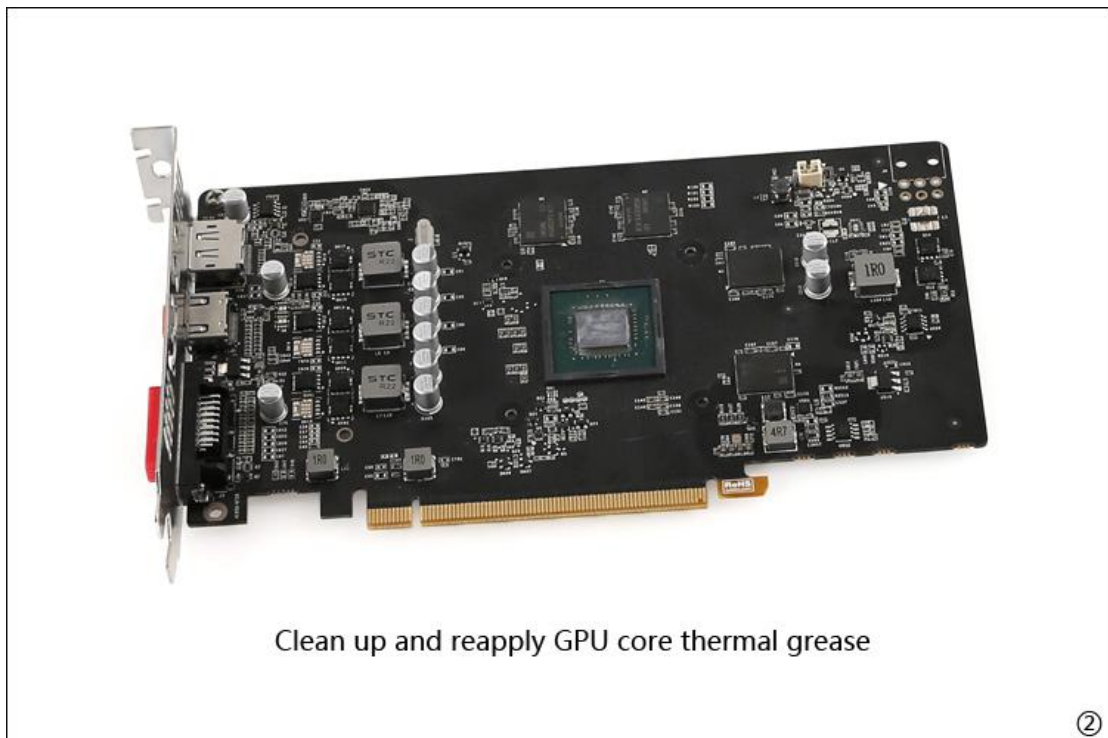

msi GTX1050Ti/1050 Wind GPU Water Block

BS-MSB1050T-PA

installation is complete