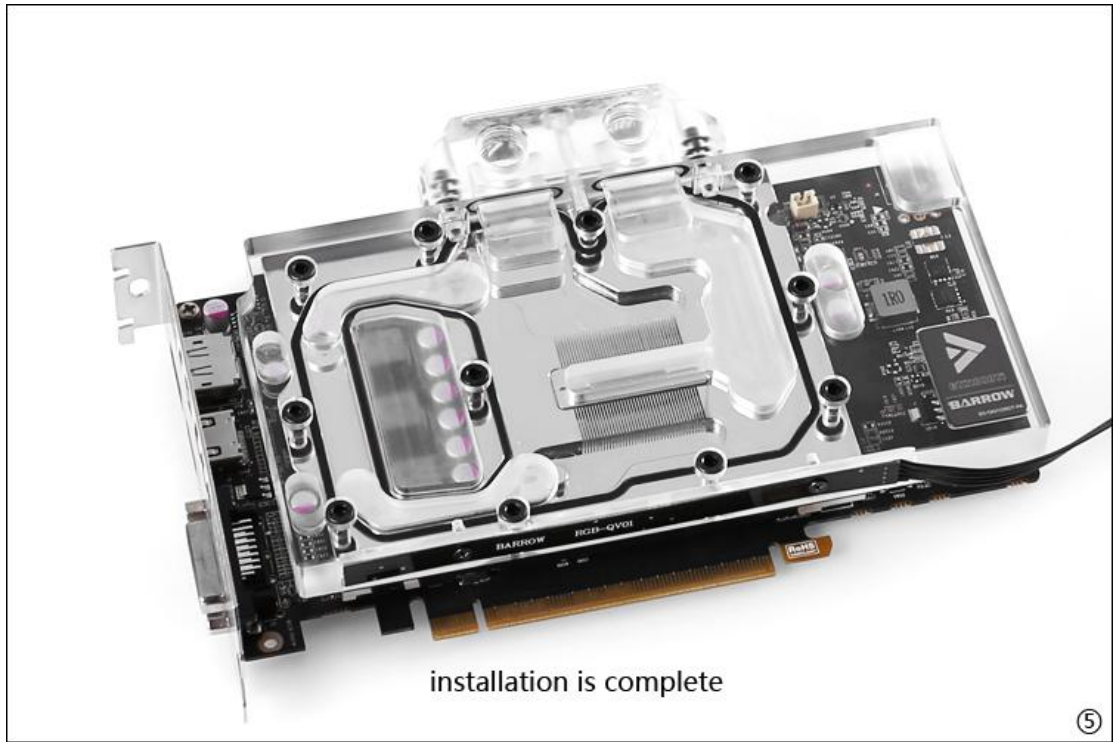

msi GTX1050Ti/1050 Wind GPU Water Block

BS-MSB1050T-PA

installation is complete