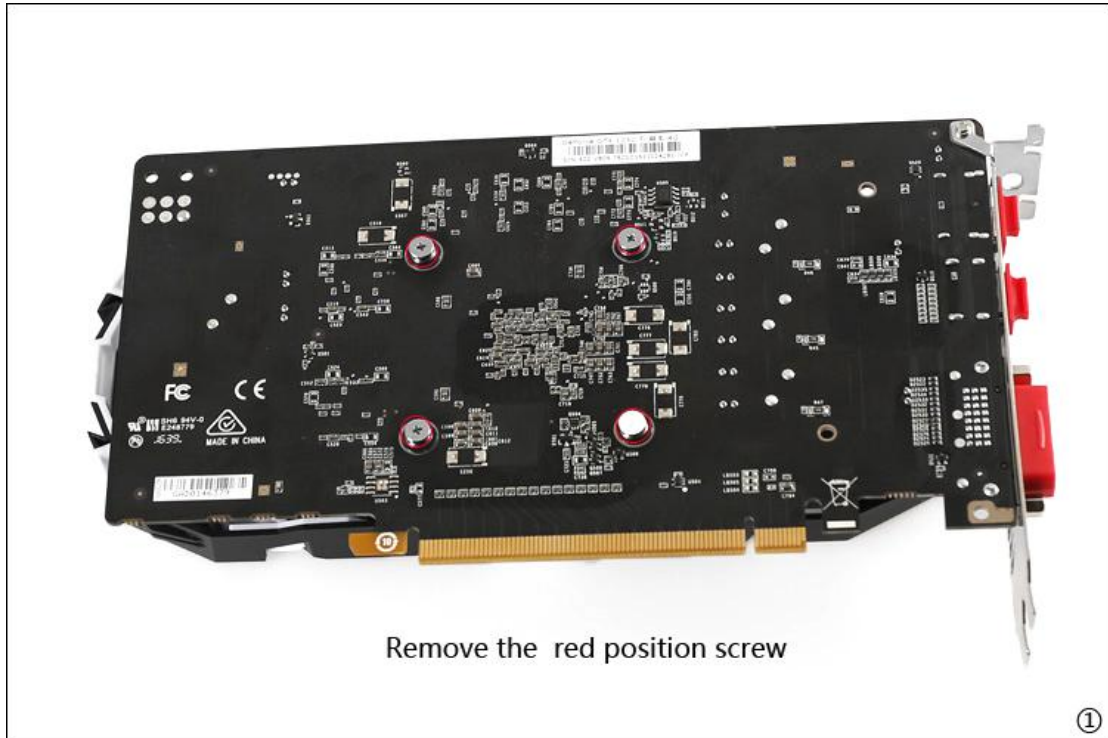

msi GTX1050Ti/1050 Wind GPU Water Block

BS-MSB1050T-PA

installation is complete