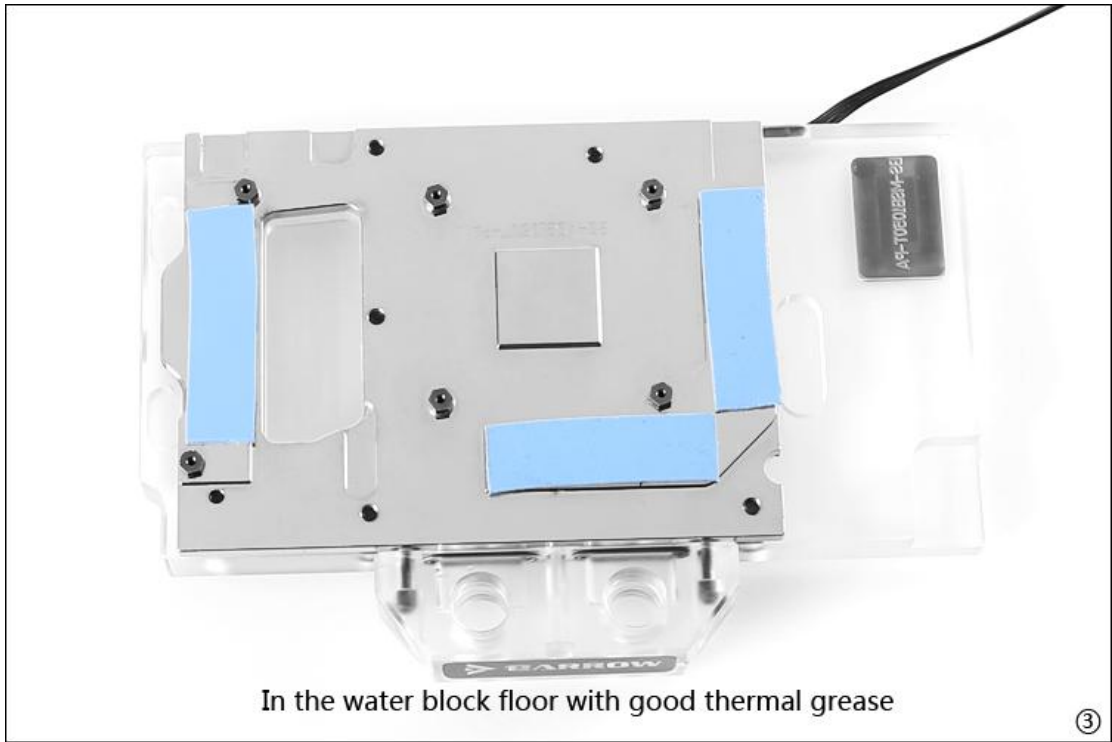

msi GTX1050Ti/1050 Wind GPU Water Block

BS-MSB1050T-PA

installation is complete