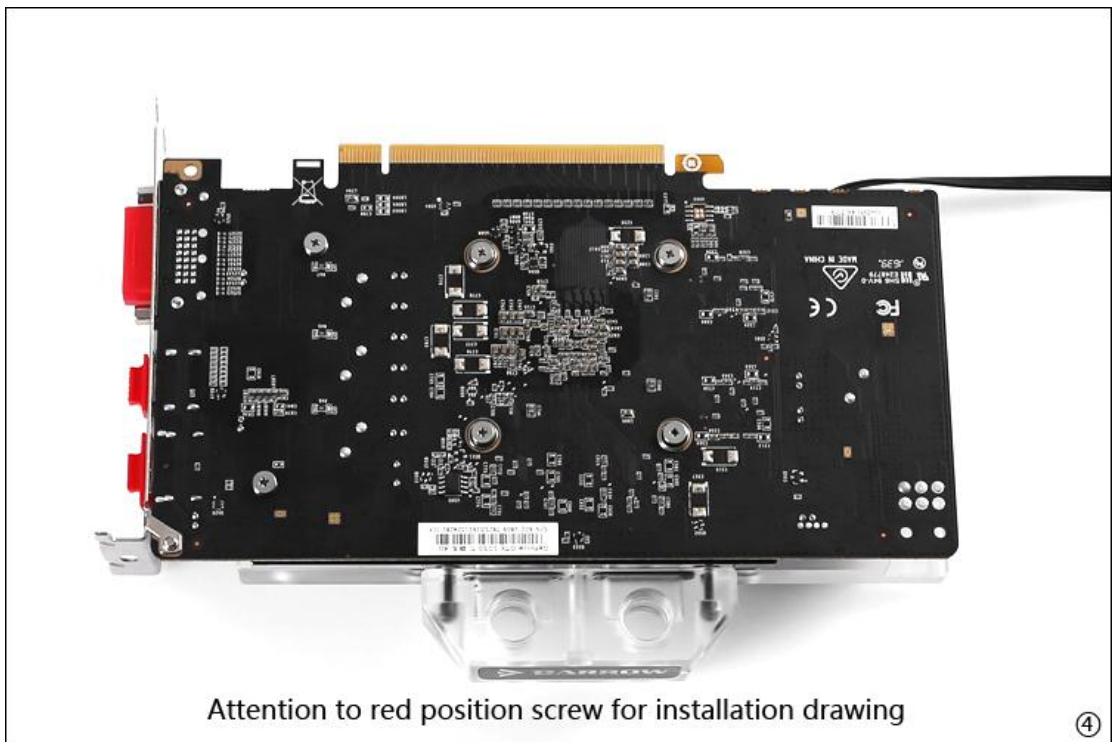

msi GTX1050Ti/1050 Wind GPU Water Block

BS-MSB1050T-PA

installation is complete