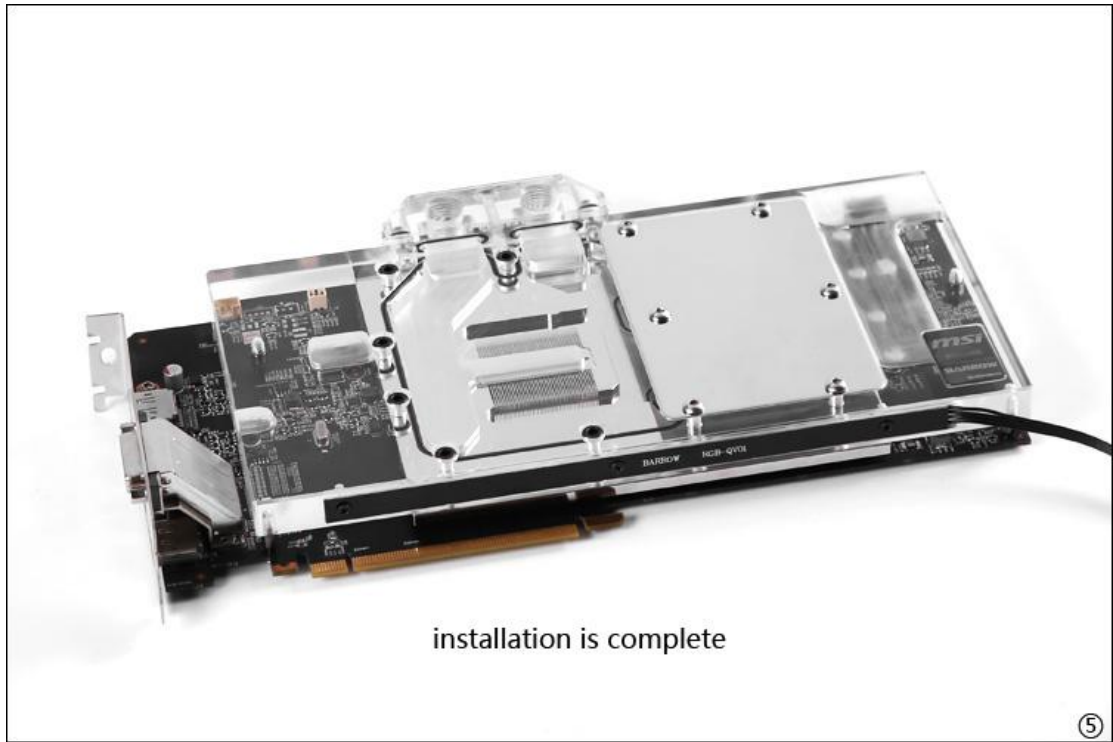

# GPU Water Block(msi GTX1060 DUKE)

BS-MSD1060-PA

installation is complete