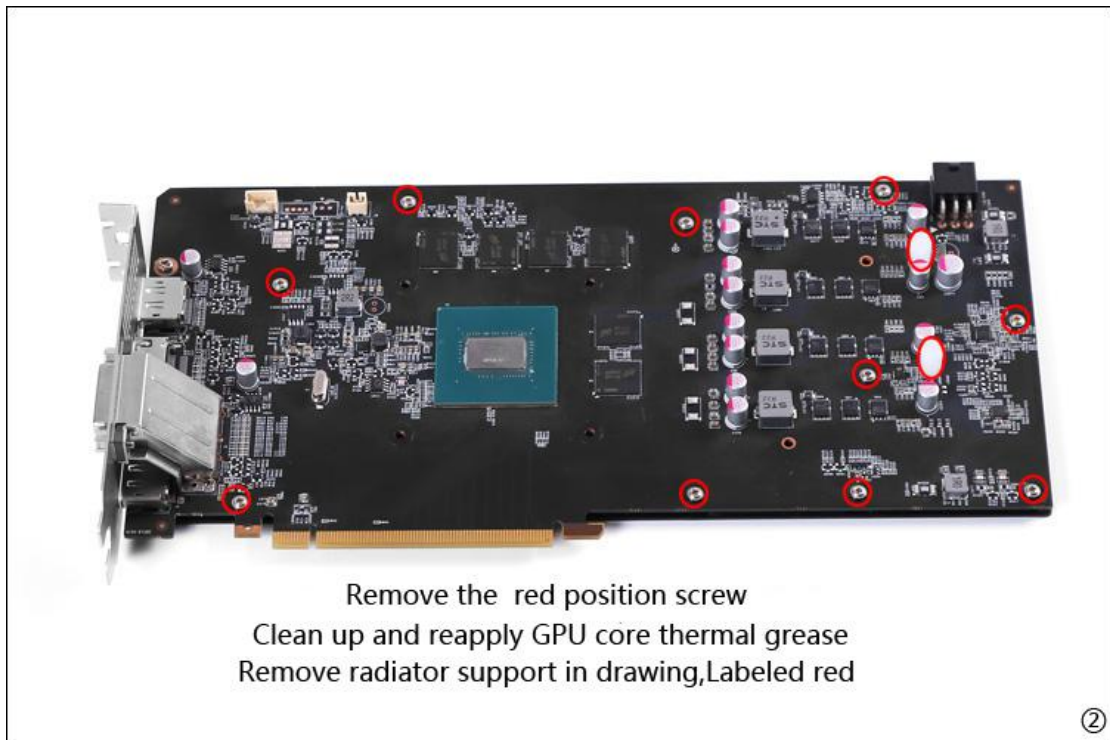

# GPU Water Block(msi GTX1060 DUKE)

BS-MSD1060-PA

installation is complete