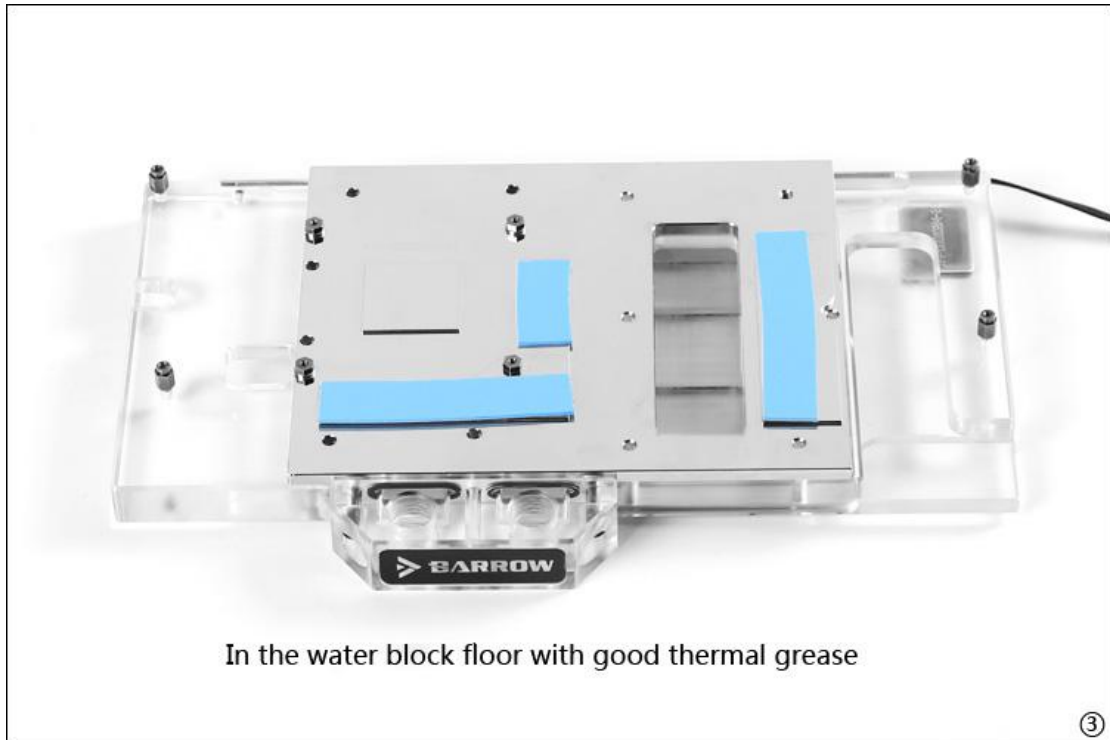

# GPU Water Block(msi GTX1060 DUKE)

BS-MSD1060-PA

installation is complete