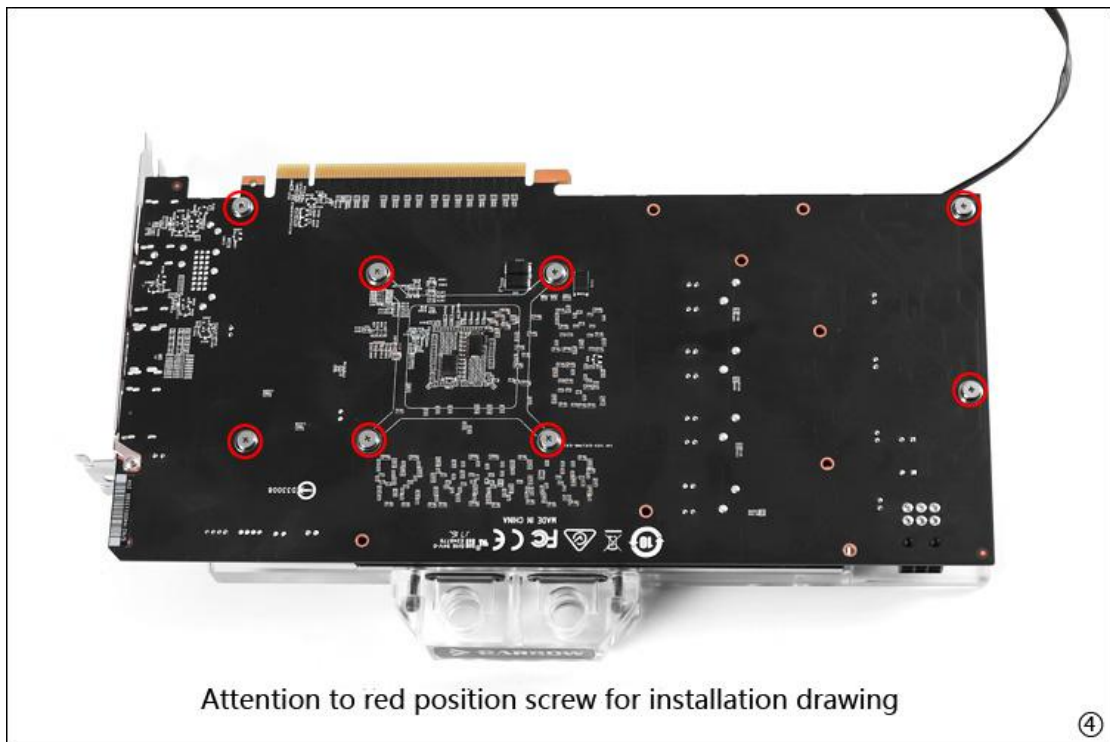

# GPU Water Block(msi GTX1060 DUKE)

BS-MSD1060-PA

installation is complete